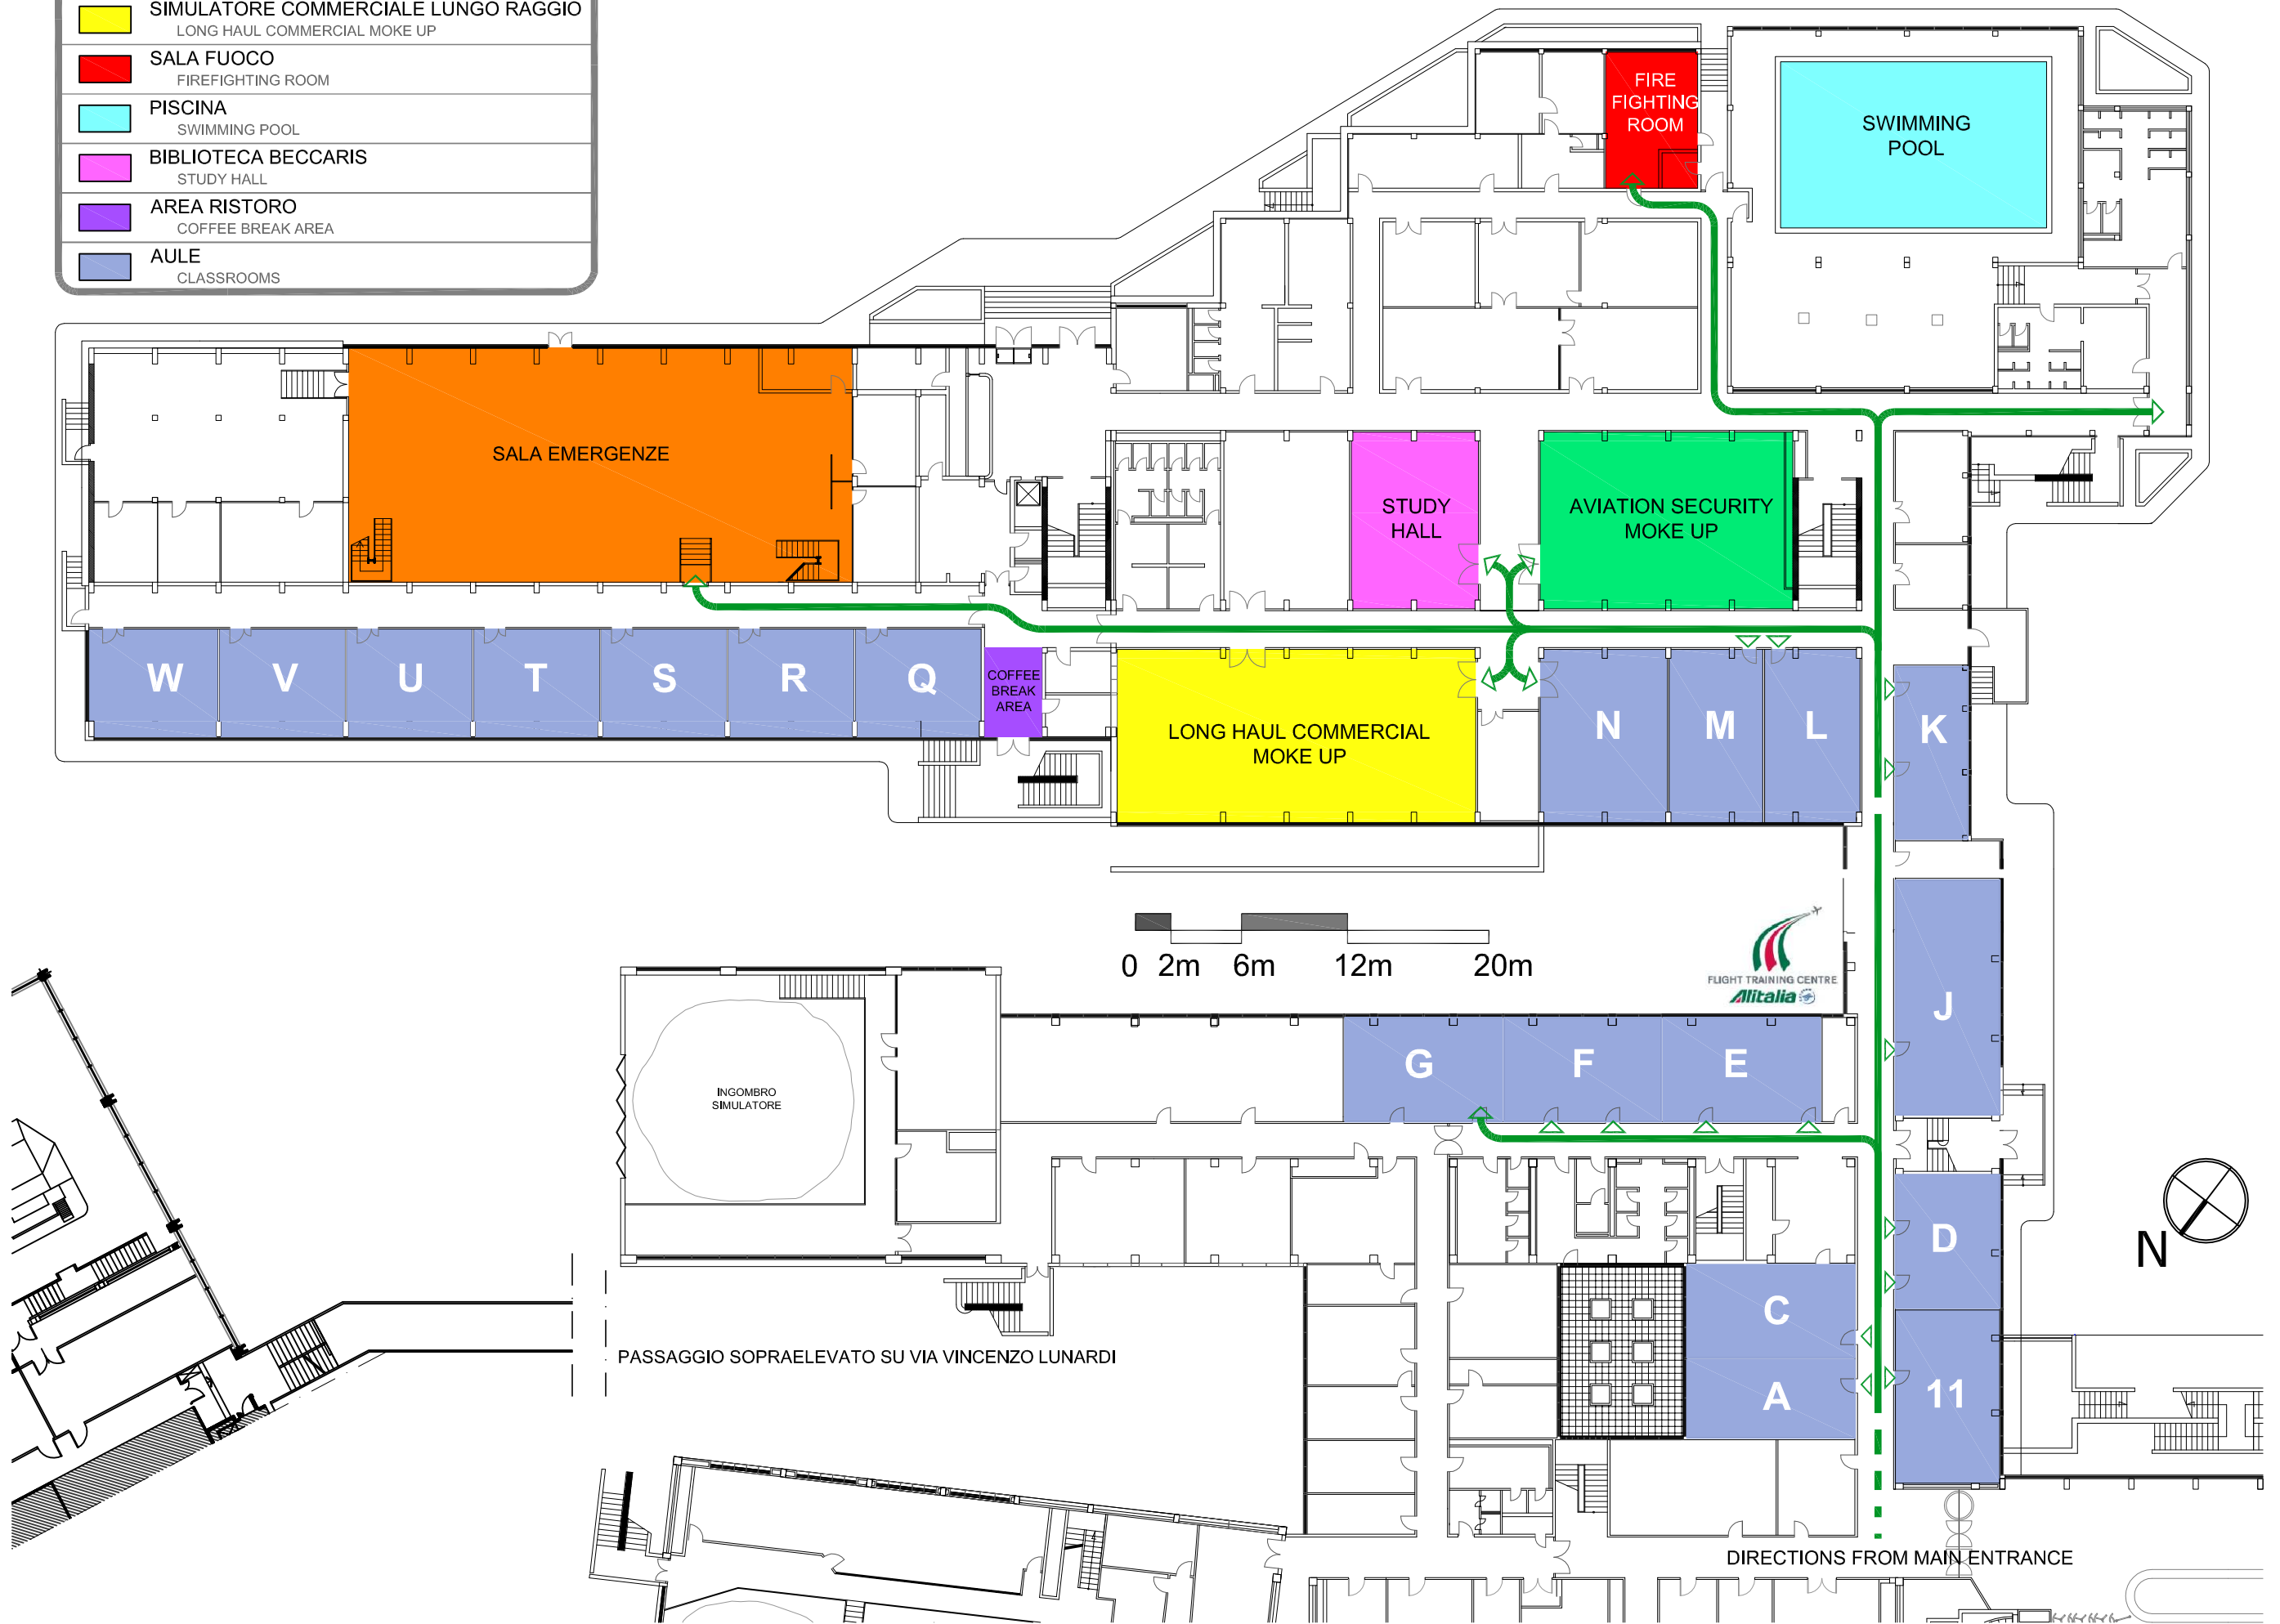

### LEGENDA LOCALI

	SALA EMERGENZE EMERGENCY ROOM
	SIMULATORE DI SICUREZZA AEREA AVIATION SECURITY MOKE UP
	SIMULATORE COMMERCIALE LUNGO RAGGIO LONG HAUL COMMERCIAL MOKE UP
	SALA FUOCO FIREFIGHTING ROOM
	PISCINA SWIMMING POOL
	BIBLIOTECA BECCARIS STUDY HALL
	AREA RISTORO COFFEE BREAK AREA
	AULE CLASSROOMS

DIRECTIONS FROM MAIN ENTRANCE